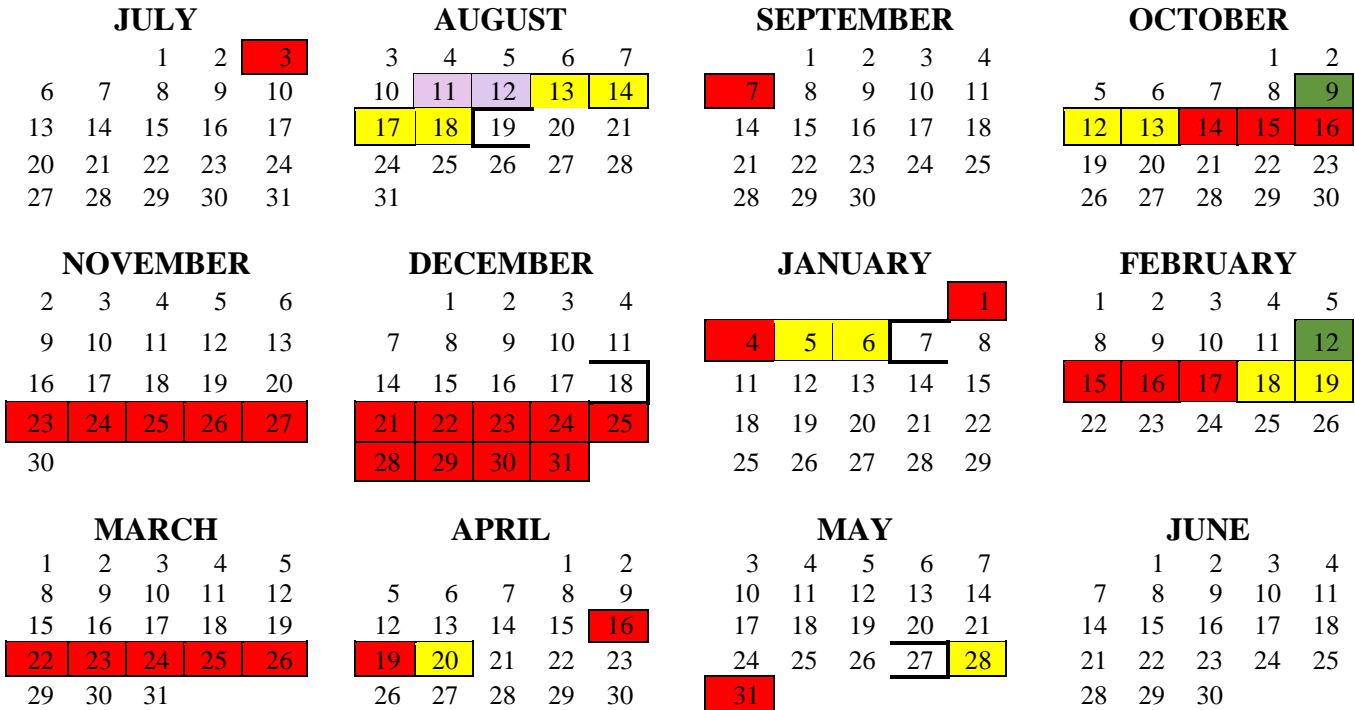

WOODLAND PARK SCHOOL DISTRICT RE-2
2020-2021 Calendar
 Disclaimer: Calendar Subject to Change

- July 3 - Fourth of July Observed
- September 7 - Labor Day
- November 26 - Thanksgiving
- December 25 - Christmas
- January 1 - New Year's
- February 15 - Presidents' Day
- March 22-26 - Spring Break
- May 31 - Memorial Day

- New Teachers Report: August 11 & 12
- Staff Development/Workday
- District Closed
- K-8 Parent Teacher Conference and/or K-8 Data Workday – No School for Elem & MS, Full day of school for HS

- Beginning of Semester
- Ending of Semester