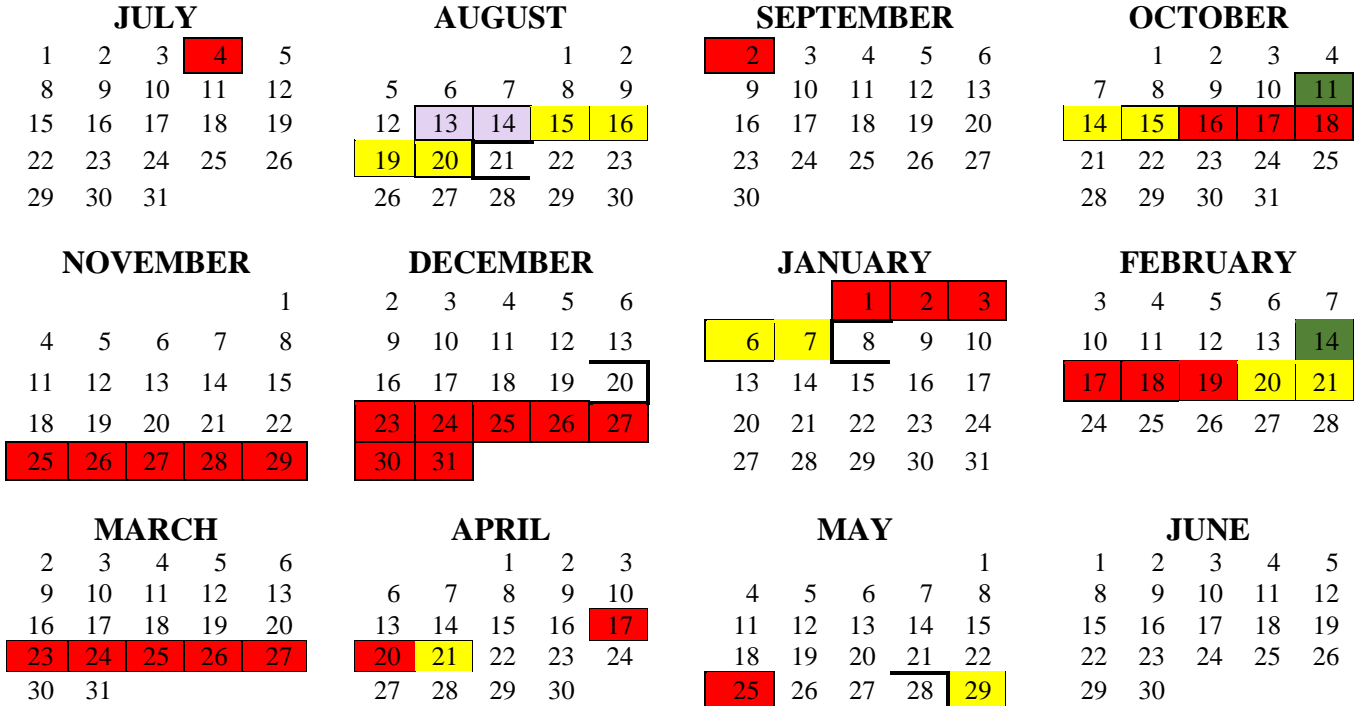

WOODLAND PARK SCHOOL DISTRICT RE-2
2019-2020 Calendar

Disclaimer: Calendar Subject to Change

- July 4 - Fourth of July
- September 2 - Labor Day
- November 28 - Thanksgiving
- December 25 - Christmas
- January 1 - New Year's
- February 17 - Presidents' Day
- March 23-27 - Spring Break
- May 25 - Memorial Day

- New Teachers Report: August 13 & 14
- Staff Development/Collaboration/Workday
- District Closed
- K-8 Parent Teacher Conference and/or K-8 Data Workday – No School for Elem & MS, Full day of school for HS
- Beginning of Semester
- Ending of Semester